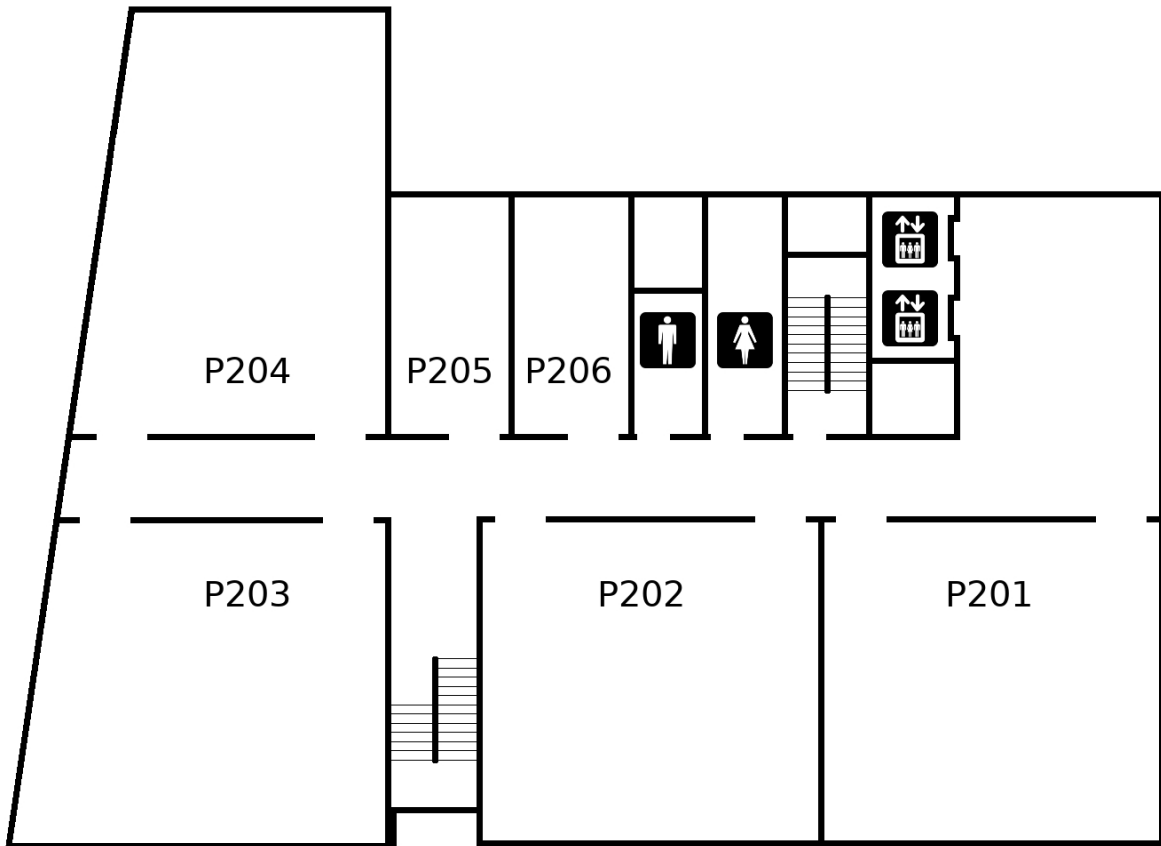

The Social  
@KOTESOL2023  
Sat. 6-8 p.m., with ticket →

B1

1F

2F