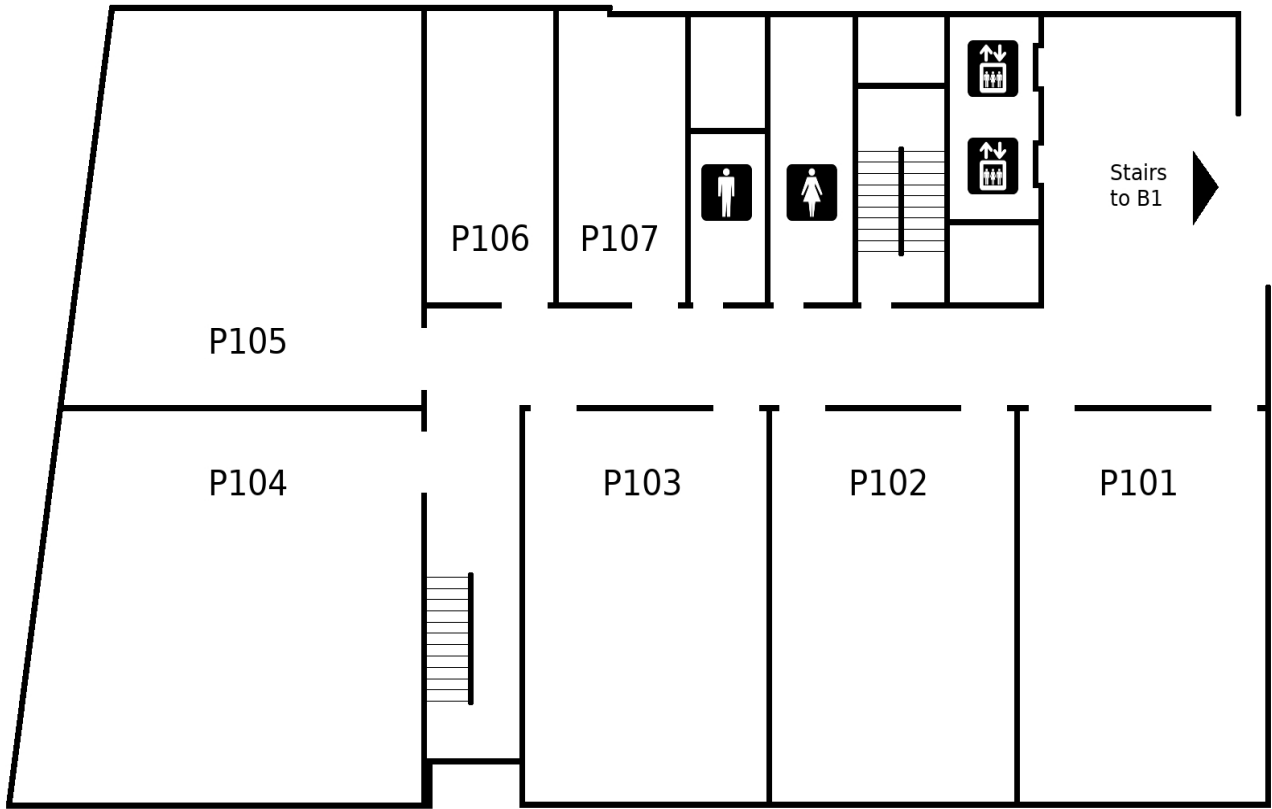

The Social  
@KOTESOL2023  
Sat. 6-8 p.m., with ticket →

B1

1F

2F