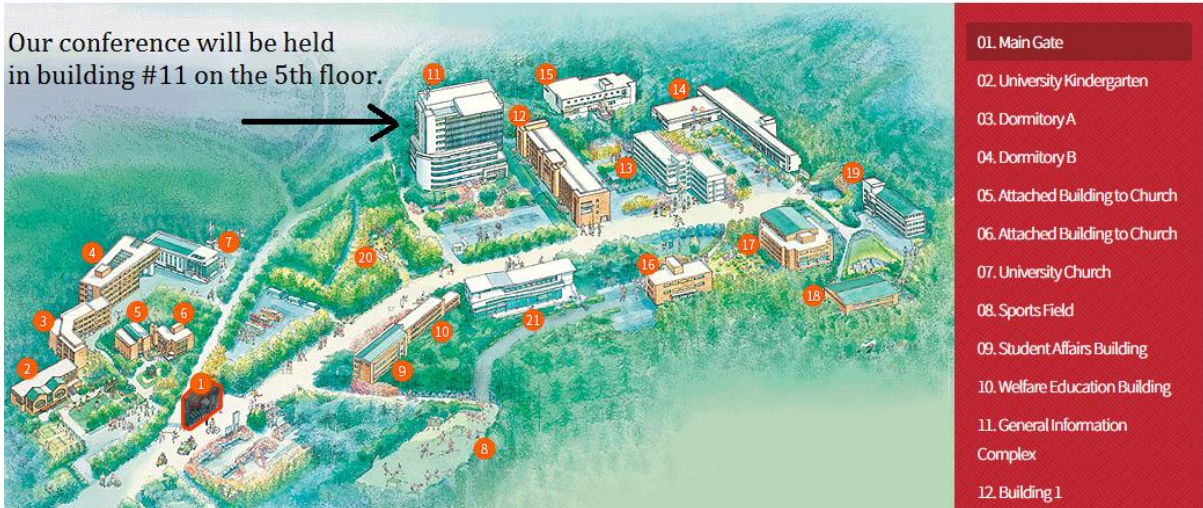

Directions to our conference at Hoseo University:

Our conference will be held
in building #11 on the 5th floor.

Directions to campus from train station (two options):

1. Take exit 1 at train station
 2. Take a left
 3. Take Hoseo bus with "천안캠퍼스" or...
 4. Walk across the street and take city bus 24
 5. It takes about 15 minutes.
- Or taxi for about 5,000 won.

Directions to campus from train station (two options):

1. Take exit 1 at train station
2. Take a left
3. Take Hoseo bus with "천안캠퍼스" or...
4. Walk across the street and take city bus 24
5. It takes about 15 minutes.