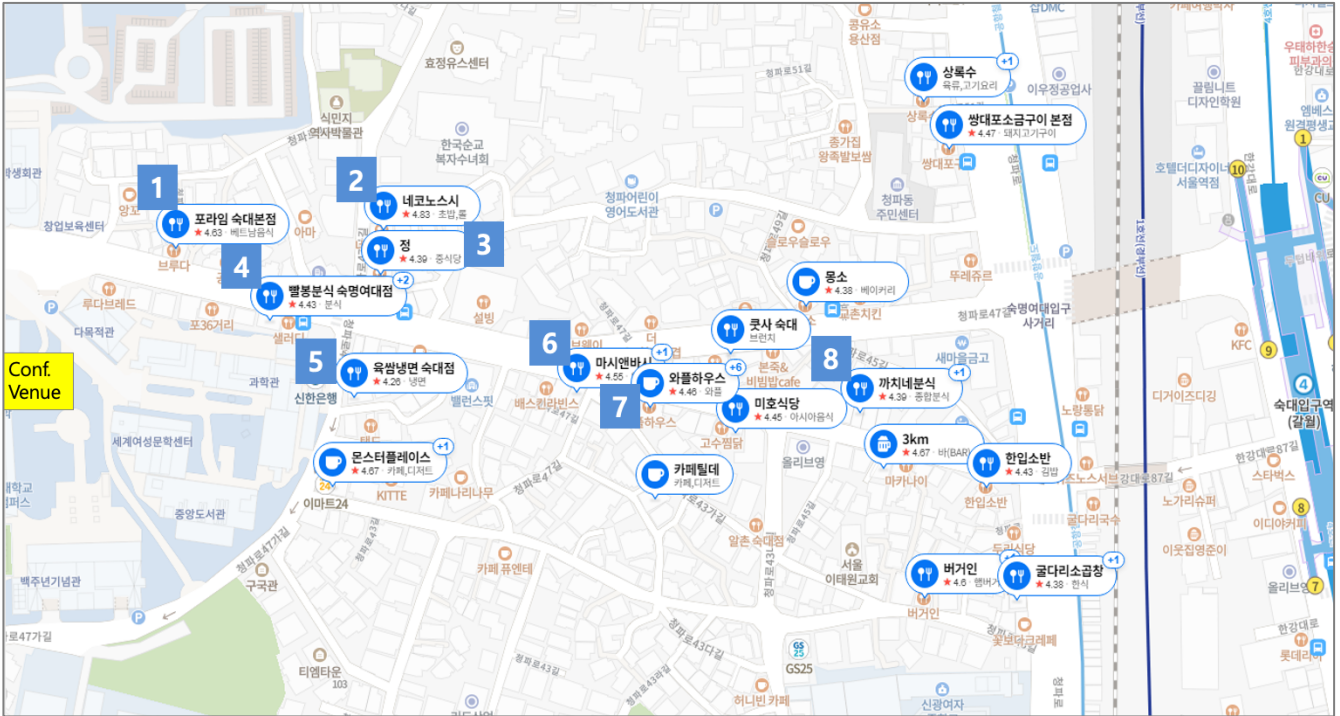

A Few Restaurants Near Sookmyung Women's University

Places where a lot of people go

1. 포라임 숙대본점: Vietnamese food
2. 네코노스시: Sushi, rolls
3. 정: Chinese food
4. 빨봉분식 숙명여대점: Snack bar (kimbap, soups, noodles, etc.)
5. 육쌘냉면 숙대점: Cold noodles and meat
6. 마시앤바시: Western food
7. 와플하우스: Waffles
8. 까치네 분식: Snack bar (the soft tofu soup is famous)

Other places

- Dalbokki (*tteokbokki*, spicy rice cake)
- Frank Burger
- Subway
- Myeongrang Hot Dog
- Isaac Toast